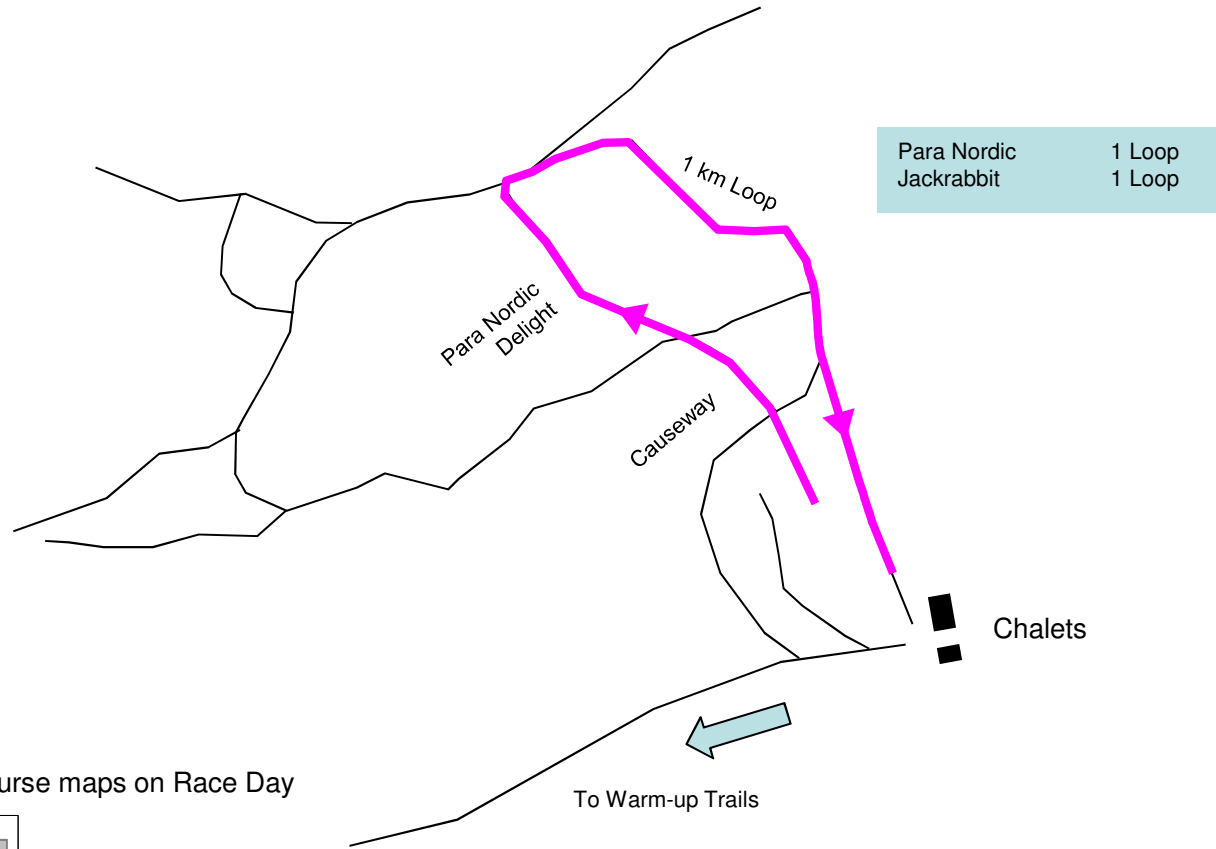

Walden Cross Country Fitness Club
Naughton Trails
Jan 22nd – Woolly Hippo Invitational
11:00 Start
700 m Course

www.waldenxc.ca

31 Dec 2016

Course subject to change - Confirm course maps on Race Day