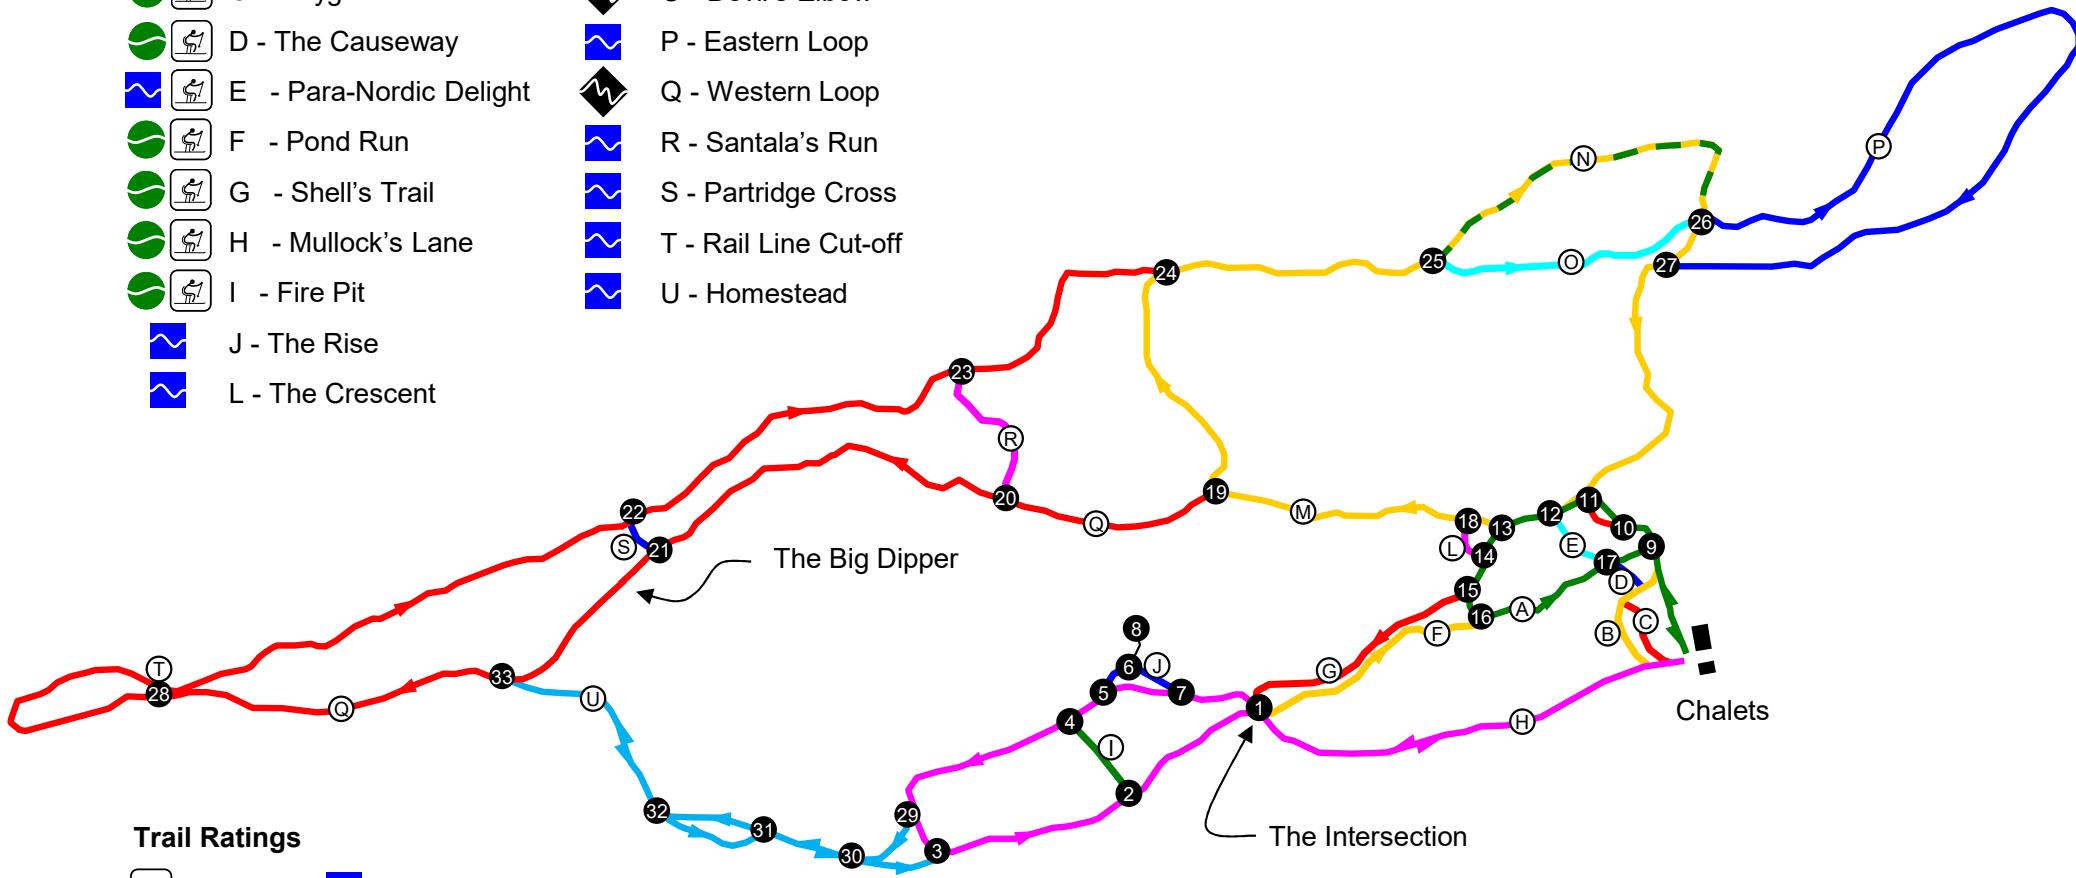

# Walden Cross Country Walden Ski Trails – Trail Names

www.waldenxc.ca

- |                         |                       |
|-------------------------|-----------------------|
| A - 1 km Loop           | M - Upper Loop        |
| B - Biathlon Loop       | N - The By-Pass       |
| C - Playground          | O - Devil's Elbow     |
| D - The Causeway        | P - Eastern Loop      |
| E - Para-Nordic Delight | Q - Western Loop      |
| F - Pond Run            | R - Santala's Run     |
| G - Shell's Trail       | S - Partridge Cross   |
| H - Mullock's Lane      | T - Rail Line Cut-off |
| I - Fire Pit            | U - Homestead         |
| J - The Rise            |                       |
| L - The Crescent        |                       |

### Trail Ratings

- |         |                |
|---------|----------------|
| Sit-Ski | More Difficult |
| Easier  | Most Difficult |

- |           |
|-----------|
| Trails    |
| Junctions |

0 200m  
Scale