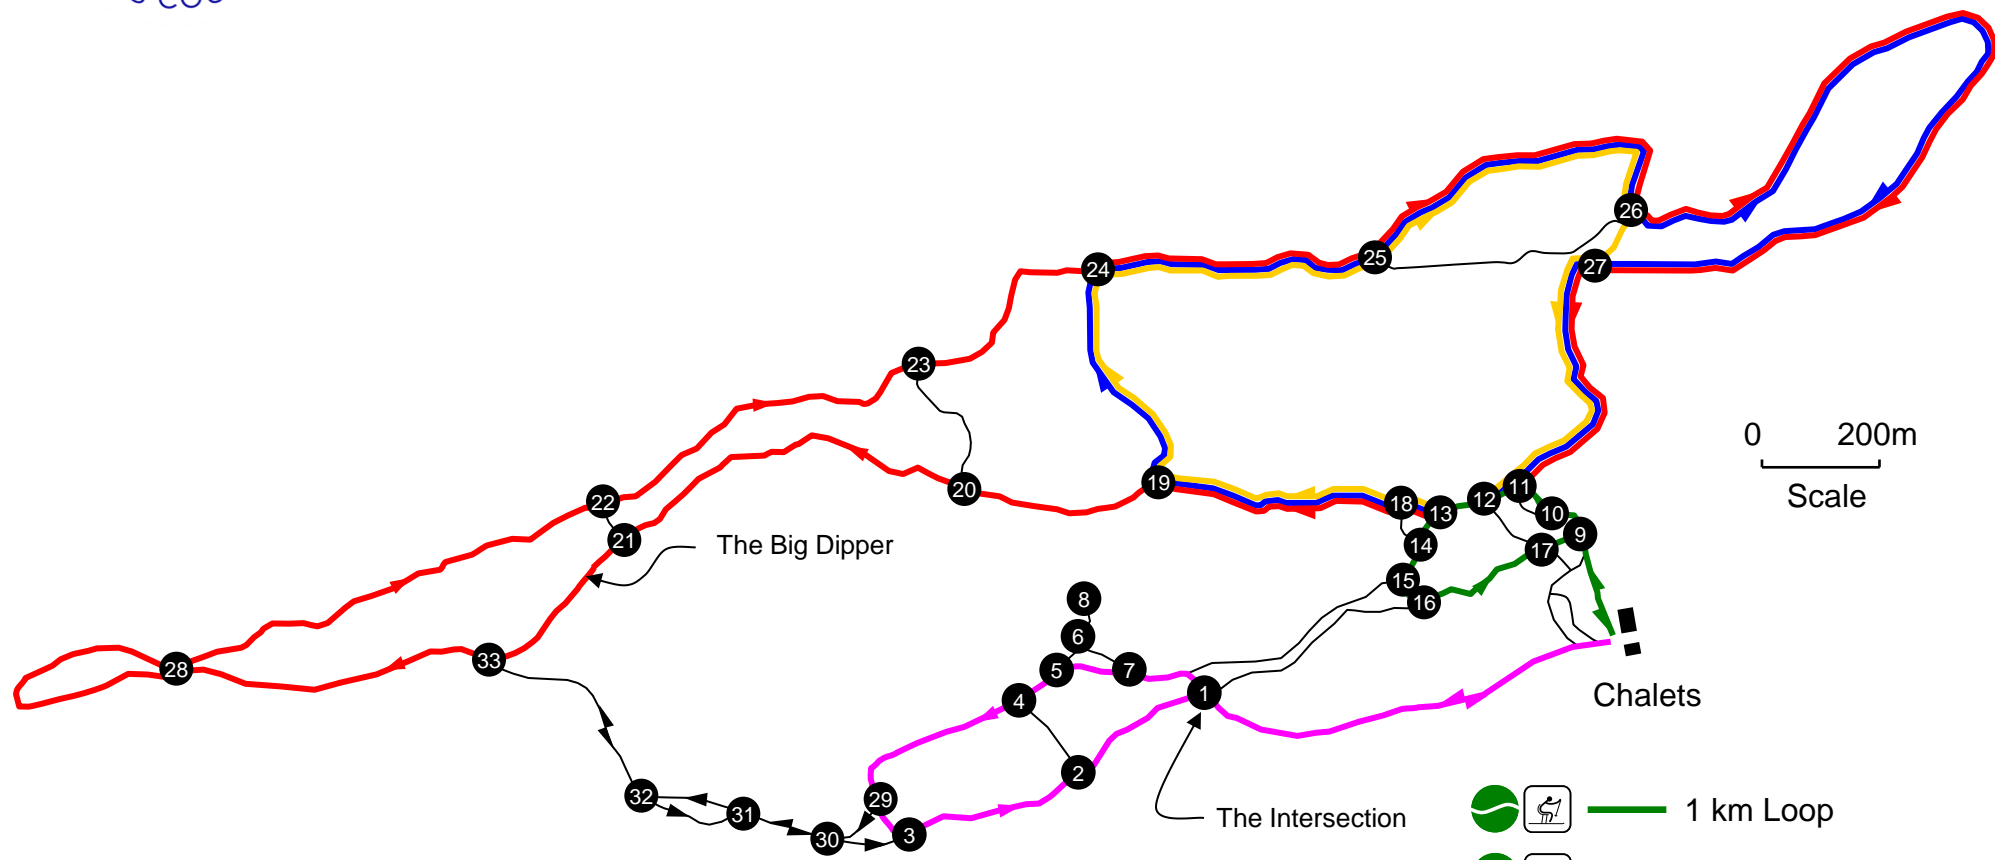

Walden Cross Country Walden Ski Trails - Loops

www.waldenxc.ca

0 200m
Scale

1 Junctions

More Difficult

Most Difficult

 1 km Loop

 3 km Mullock's Lane

 4 km Upper Loop

 5 km Loop

 9 km Loop