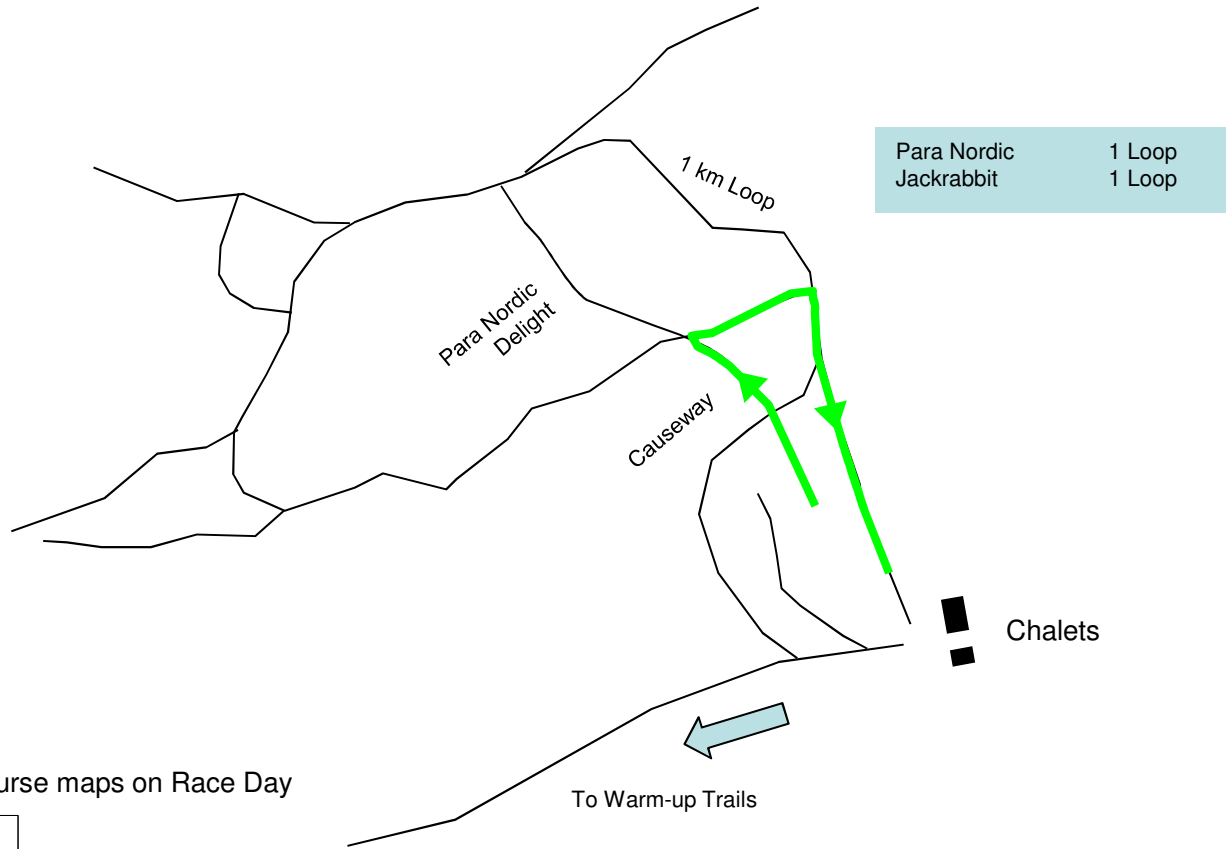

Walden Cross Country Fitness Club
Naughton Trails
Jan 22nd – Woolly Hippo Invitational
11:00 Start
350 m Course

www.waldenxc.ca

31 Dec 2016
Course subject to change - Confirm course maps on Race Day