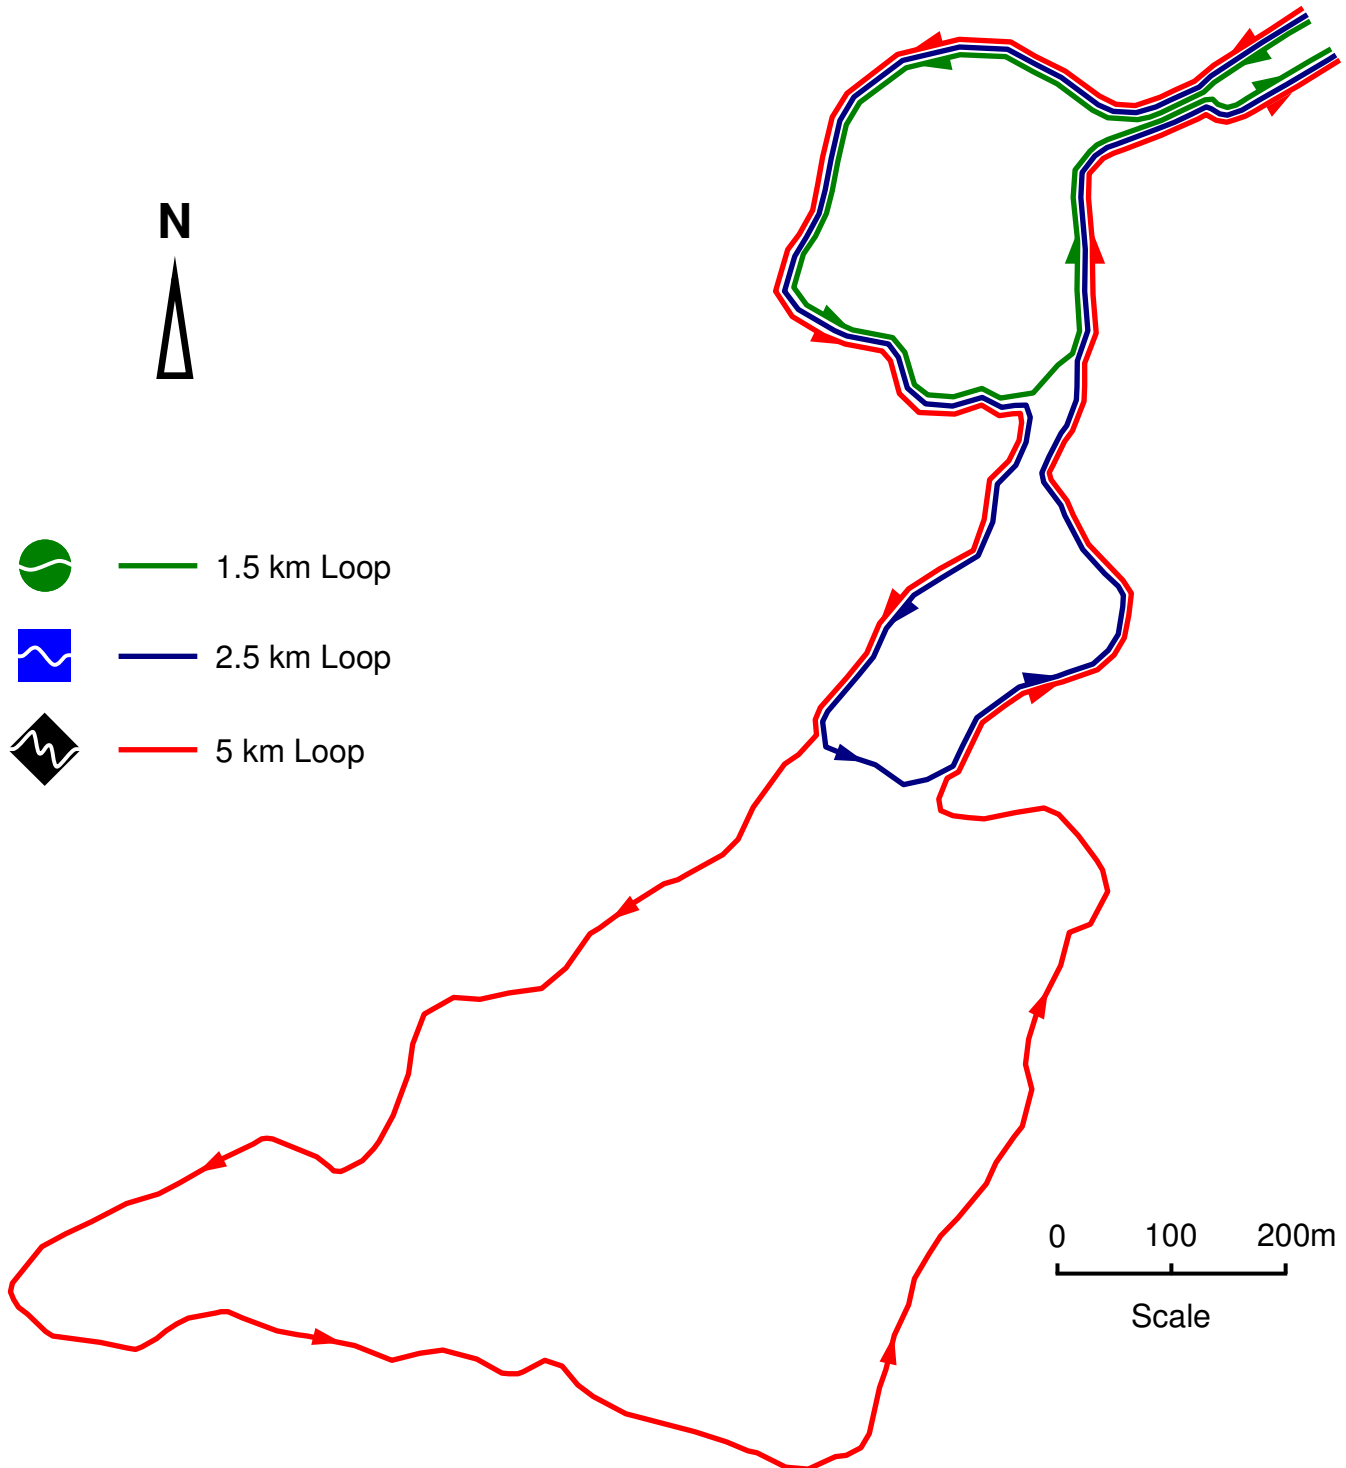

Walden Cross Country Fitness Club Beaver Lake Ski Trails

www.waldenxc.ca

Beaver Lake
Community
Centre 

-  1.5 km Loop
-  2.5 km Loop
-  5 km Loop

● Matti's Lookout